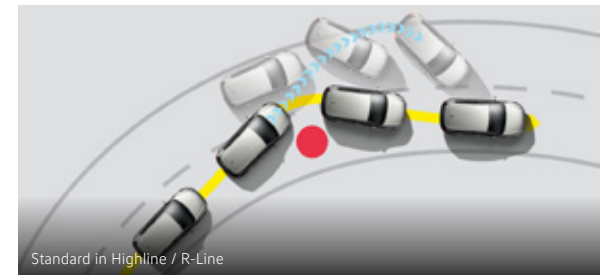

Standard in Highline / R-Line

Standard in Highline / R-Line

The safety systems in the Tiguan Allspace are crafted with a perfect balance of providing driving ease and preventive measures. It comes with Anti-lock Brake System (ABS) with Brake Assist (BA), ISOFIX child seat anchor system, 6 airbags, and the Electronic Stabilization Control (ESC) system designed to maximize road holding and improve responses, especially when cornering.