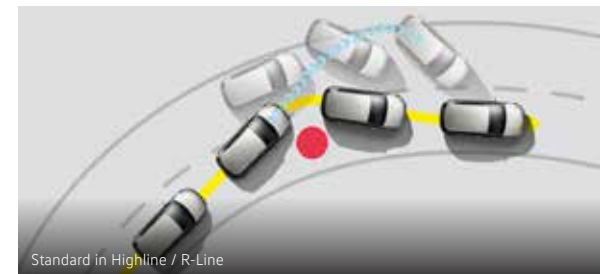

Standard in Highline / R-Line

Standard in Highline / R-Line

The safety systems in the Tiguan Allspace are crafted with a perfect balance of providing driving ease and preventive measures. It comes with Anti-lock Brake System (ABS) with Brake Assist (BA), ISOFIX child seat anchor system, 6 airbags, and the Electronic Stabilization Control (ESC) system designed to maximize road holding and improve responses, especially when cornering.